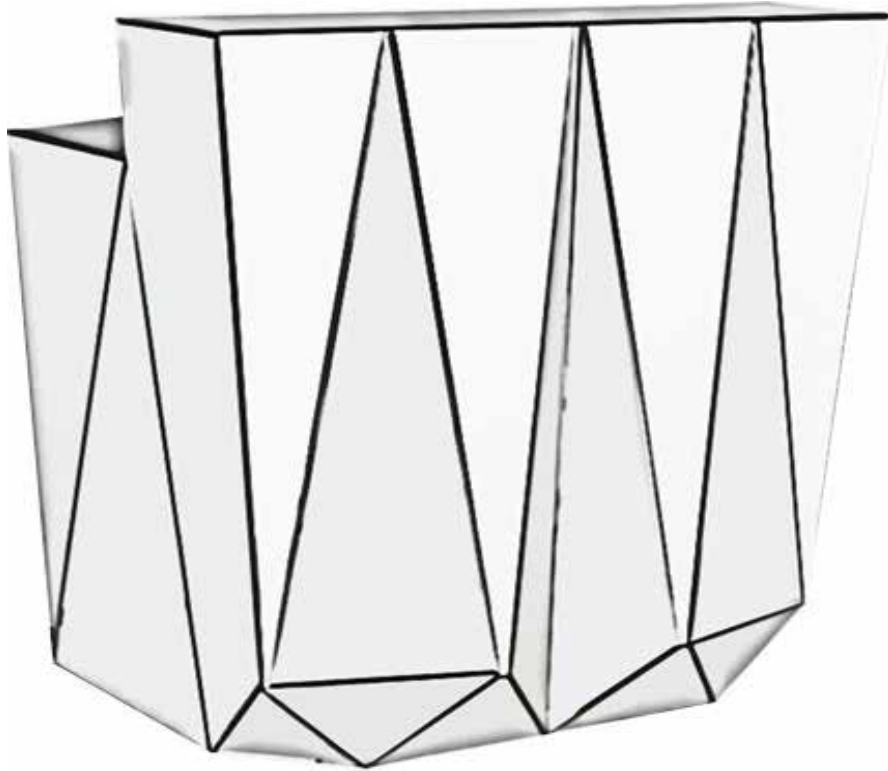

Bars

Iceberg